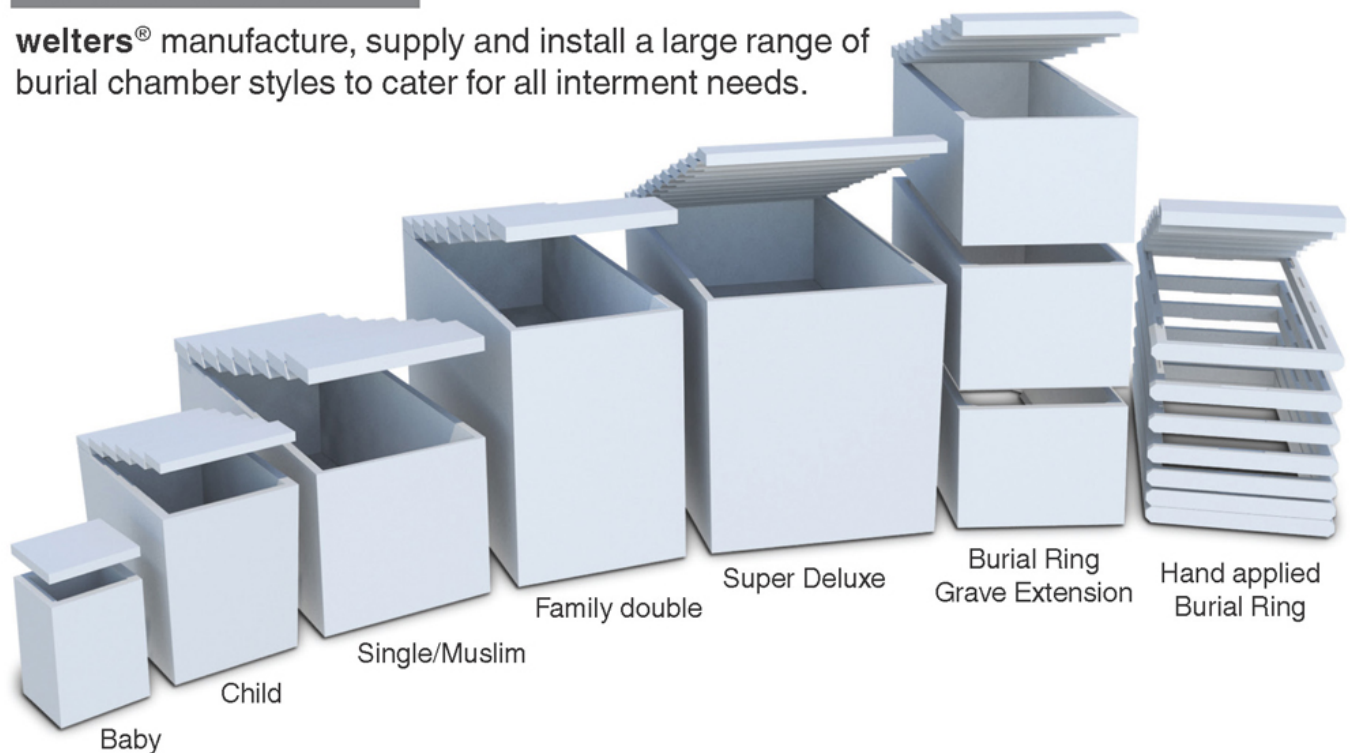

welters Burial Chambers

Burial Chambers

welters® manufacture, supply and install a large range of burial chamber styles to cater for all interment needs.

welters organisation introduced the concept of single cast burial chambers, mausolea cells and memorial housings to the industry over 30 years ago and the company continues to design, manufacture, supply and install these facilities nationwide. By operating its own manufacturing facility, the company avoids using third party concrete producers or subcontractors, resulting in an unrivalled standard of production quality and consistency.

[Click here to find out more...](#)

The post [welters Burial Chambers](#) appeared first on [Latest News](#).