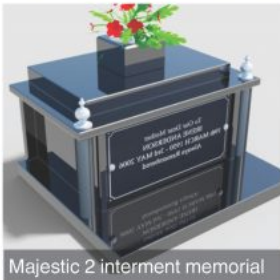

Majestic 4 interment memorial