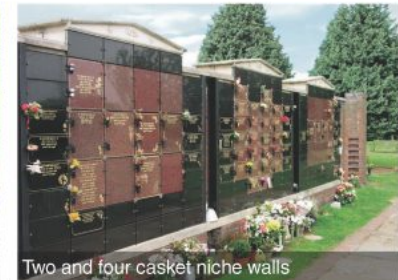

Cremated Remains Niche Systems

welters®
ORGANISATION
WORLDWIDE
Design and Innovation
Cremated Remains
Above Ground Interment

Page 1 of 1

We design, manufacture, supply and install a wide range of above ground cremated remains interment and memorial systems, from small family sized units offering two and four ashes casket positions to larger communal niche wall style configurations. [Click here to download our brochure](#)

The post [Cremated Remains Niche Systems](#) appeared first on [Latest News](#).